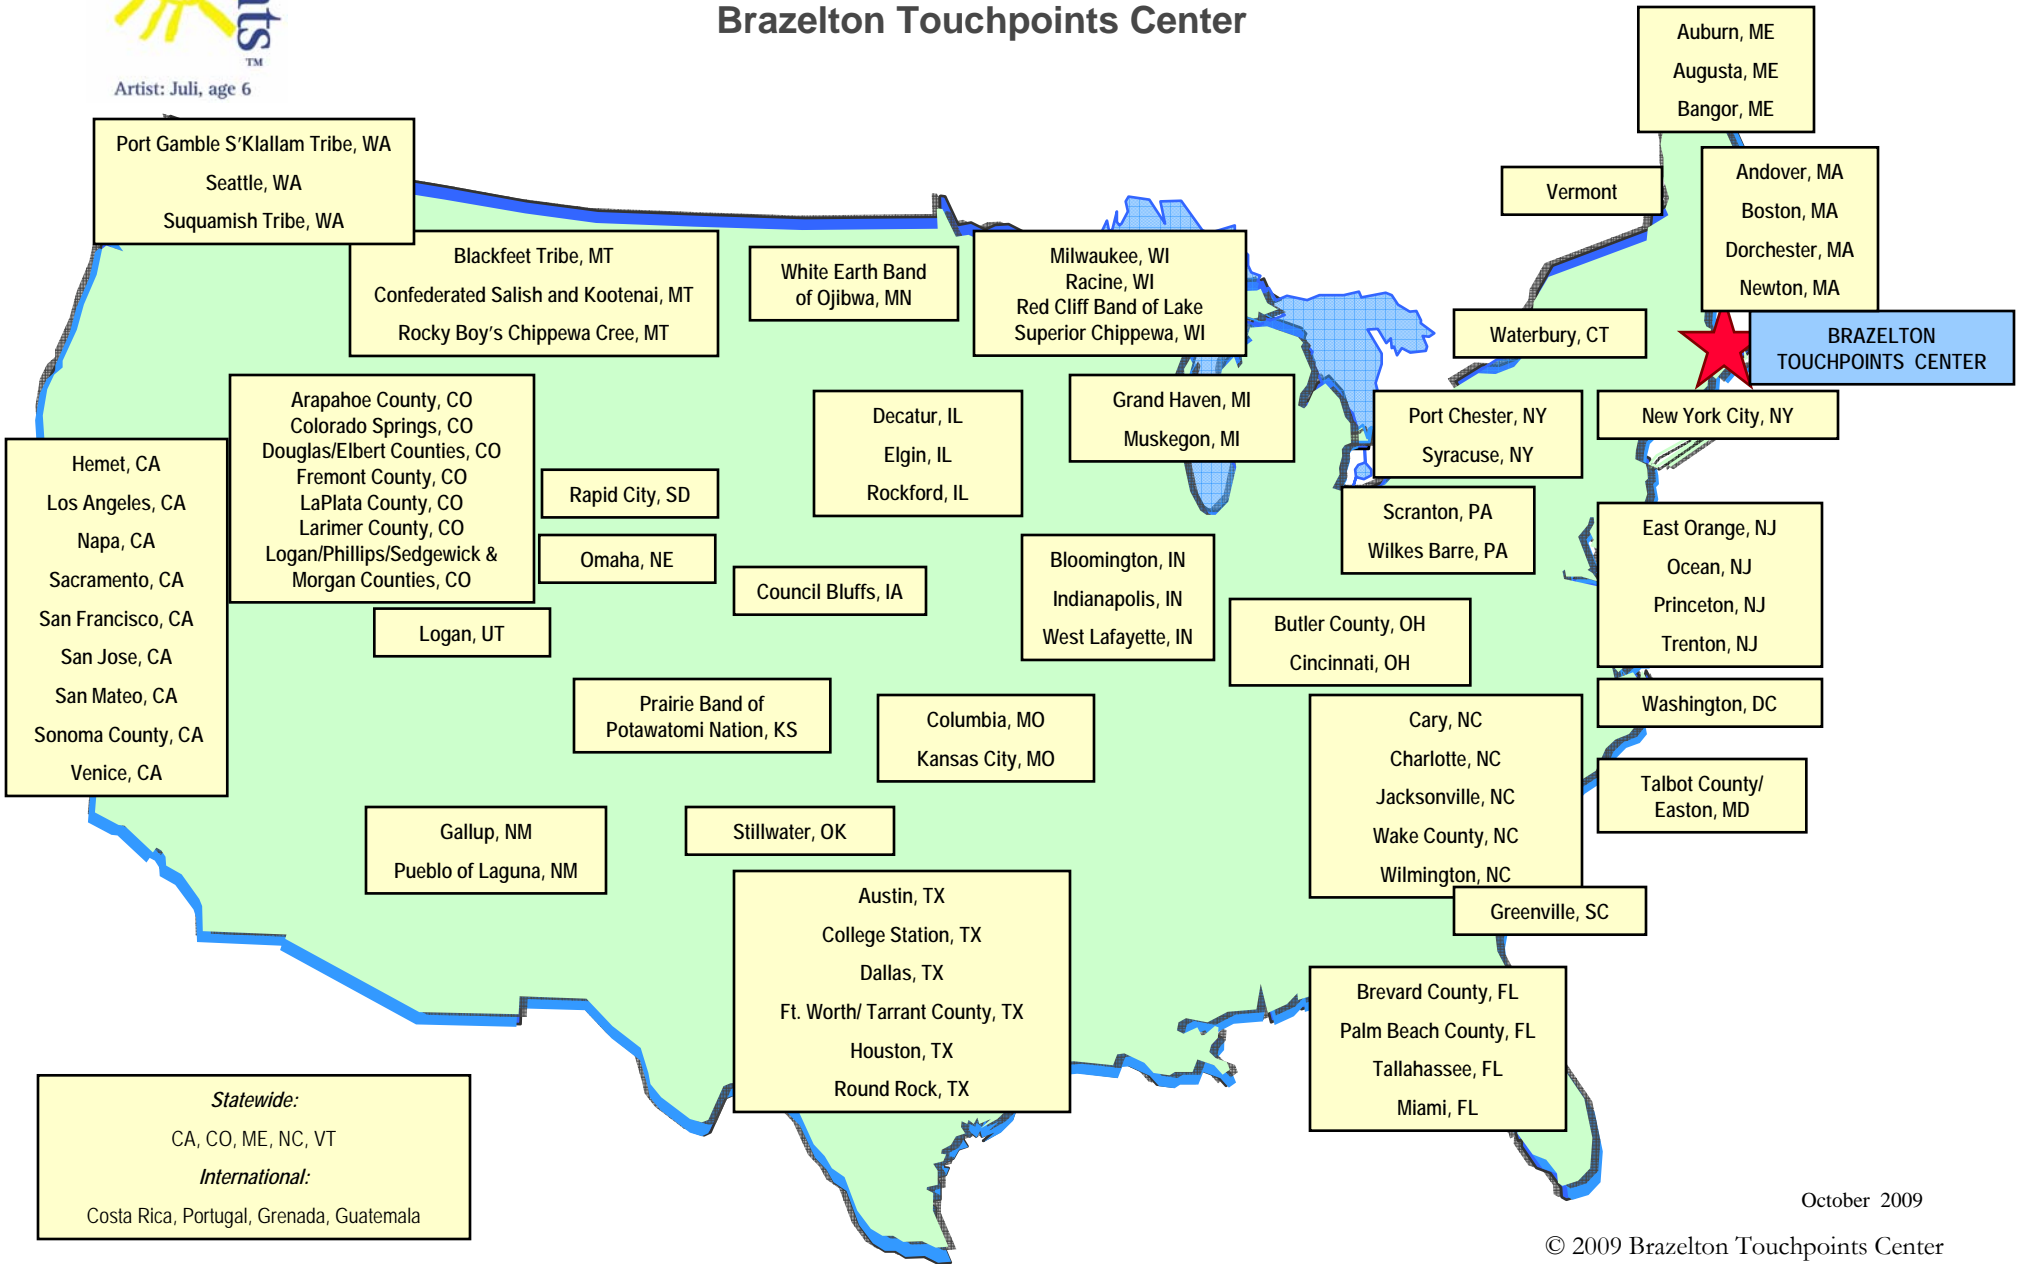

Artist: Juli, age 6

TOUCHPOINTS NATIONAL NETWORK

Brazelton Touchpoints Center

October 2009

© 2009 Brazelton Touchpoints Center